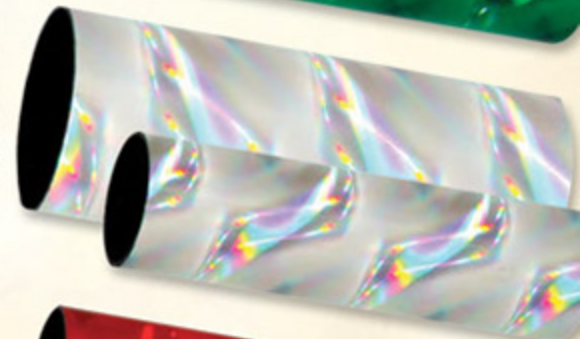

SILVER

OVAL 18864-S
ROUND 18464-S