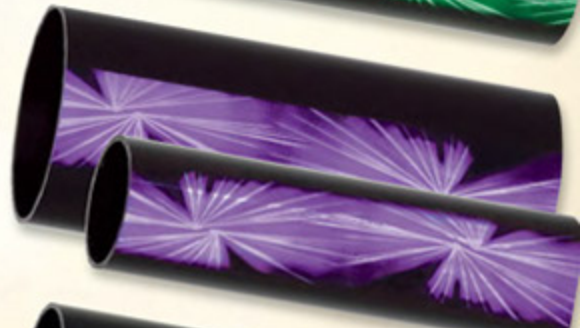

PURPLE

OVAL 17608-P
ROUND 14608-P