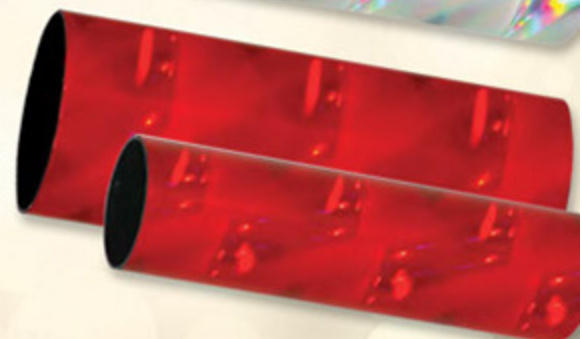

RED

OVAL 18864-R
ROUND 18464-R