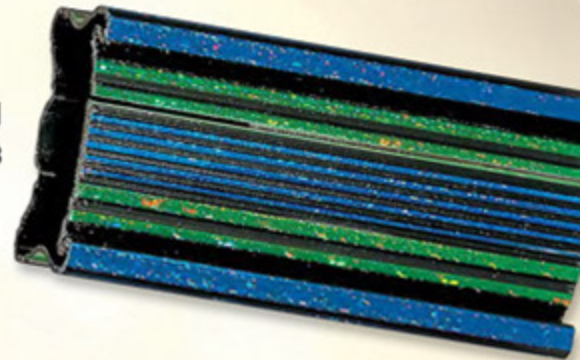

BLUE & GREEN
RECTANGLE 16990NB