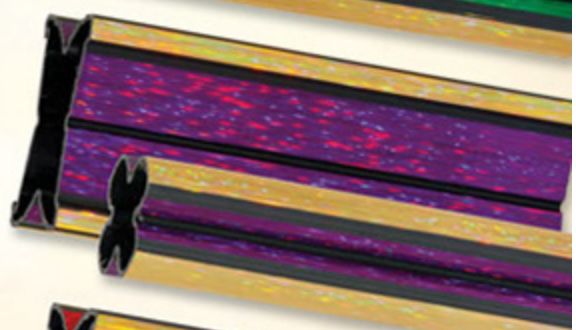

RECTANGLE 1 7/8" X 2 3/4" X 48" CASE: 10
ROUND 1 3/4" X 48" CASE: 20

BLUE

RECTANGLE 17601-B
ROUND 14601-B

GOLD

RECTANGLE 17601-G
ROUND 14601-G

GREEN

RECTANGLE 17601-N
ROUND 14601-N

PURPLE