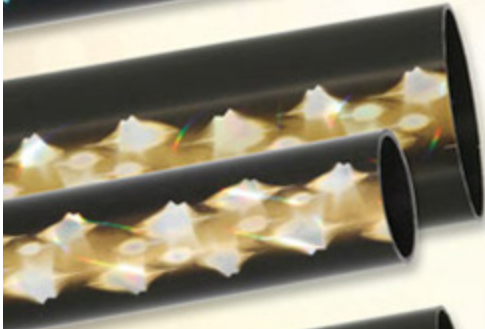

COLUMNS

48"
COLUMNS

HYPER STAR COLUMNS

OVAL 1 7/8" X 2 3/4" X 48" CASE: 12

ROUND 1 3/4" X 48" CASE: 16

BLUE

17607-B OVAL
14607-B ROUND

GOLD