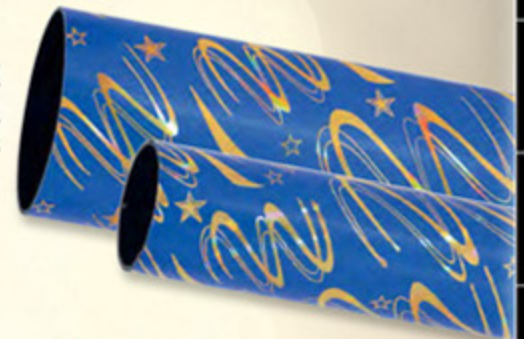

BLUE

OVAL 18881-B
ROUND 18481-B