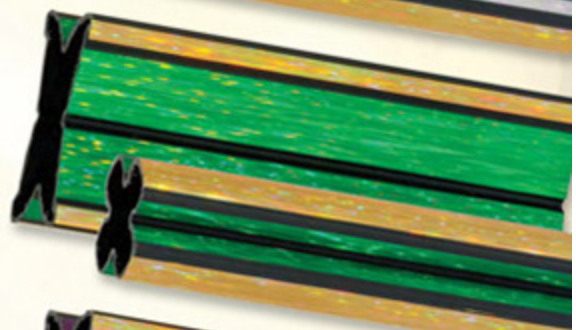

RECTANGLE 1 7/8" X 2 3/4" X 48" CASE: 10
ROUND 1 3/4" X 48" CASE: 20

BLUE

RECTANGLE 17601-B
ROUND 14601-B

GOLD

RECTANGLE 17601-G
ROUND 14601-G

GREEN

RECTANGLE 17601-N
ROUND 14601-N

PURPLE