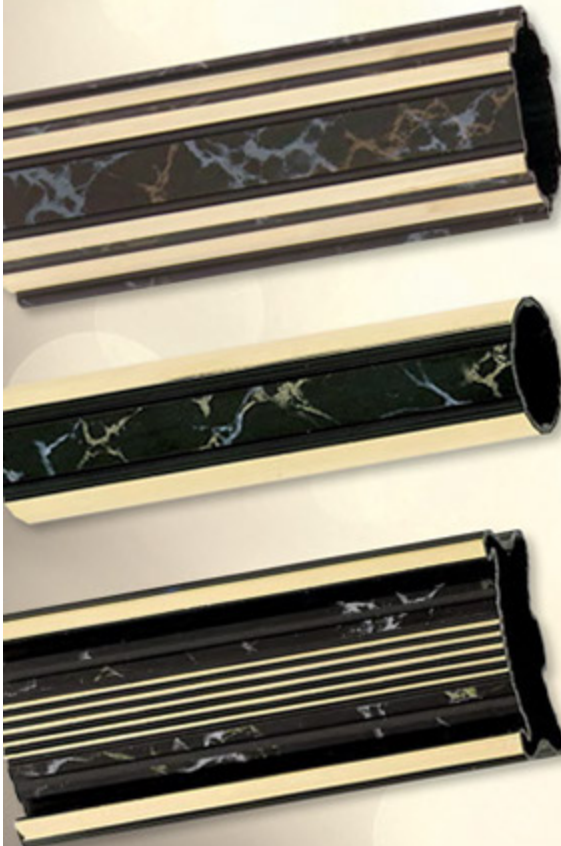

BLACK MARBLE

13822 MARQUIS

BLACK MARBLE

13222 ROUND

BLACK MARBLE

16990KM RECTANGLE

48"
COLUMNS

SATURN COLUMNS
ROUND 1 3/4" X 48" CASE: 16

BLUE
ROUND 13901-B