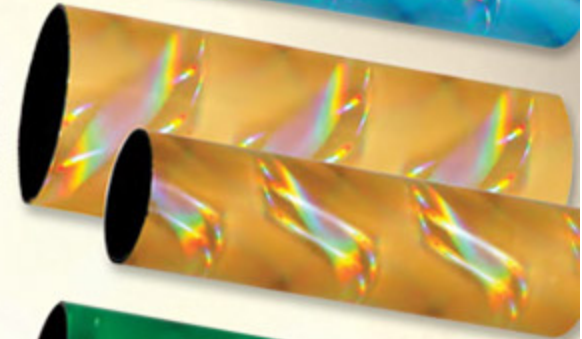

NEON COLUMNS

OVAL 1 7/8" X 2 3/4" X 18" CASE: 28

ROUND 1 3/4" X 18" CASE: 40

BLUE

OVAL 18864-B
ROUND 18464-B

GOLD

OVAL 18864-G
ROUND 18464-G

GREEN