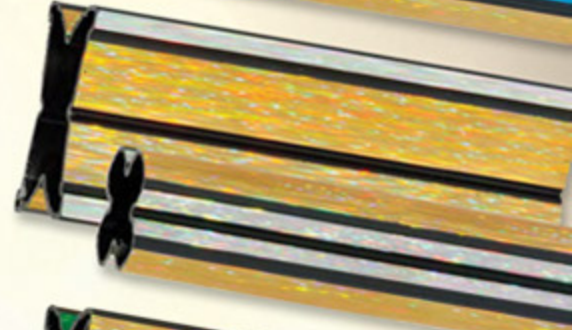

GOLD

RECTANGLE 17601-G
ROUND 14601-G