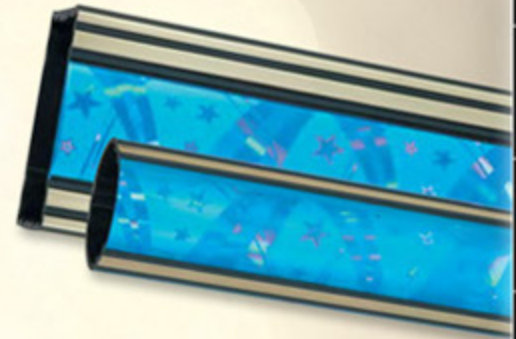

RIBBON STAR COLUMNS
RECTANGLE 1 7/8" X 2 3/4" X 48" CASE: 10
ROUND 1 3/4" X 48" CASE: 16

SILVER

16302-S RECTANGLE
 13302-S ROUND

RED

16302-R RECTANGLE
 13302-R ROUND

BLUE

RECTANGLE 16302-B
 ROUND 13302-B

GOLD