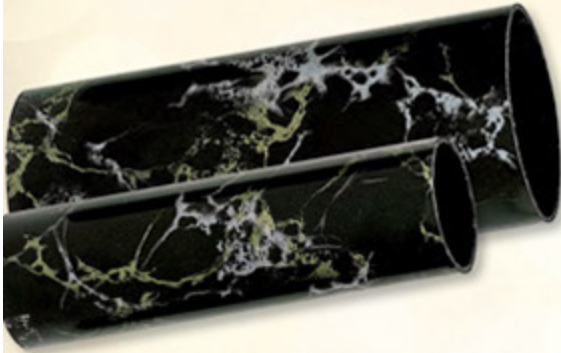

See page 411 for Laser Thins Engraving Stock.

BLUE & GREEN
RECTANGLE 16990NB

VIOLET & TEAL
RECTANGLE 16990VT

RED & BLUE
RECTANGLE 16990RB

COLUMNS

18"
COLUMNS

BLACK MARBLE COLUMNS
OVAL 1 3/4" X 2 3/4" X 18" CASE: 28
ROUND 1 3/4" X 18" CASE: 40