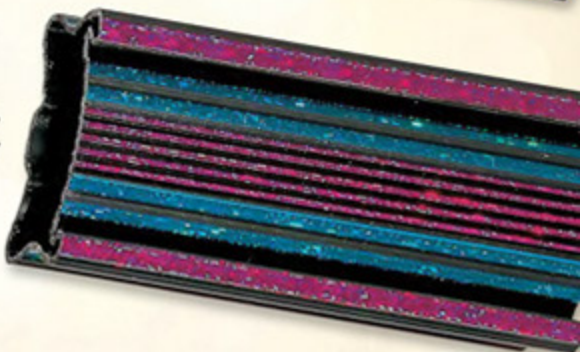

VIOLET & TEAL
RECTANGLE 16990VT