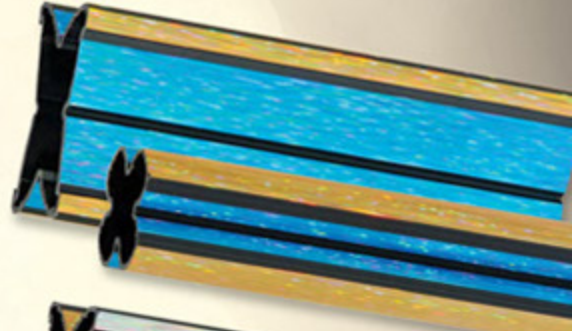

X-FORCE COLUMNS

RECTANGLE 1 7/8" X 2 3/4" X 48" CASE: 10
ROUND 1 3/4" X 48" CASE: 20

BLUE

RECTANGLE 17601-B
ROUND 14601-B