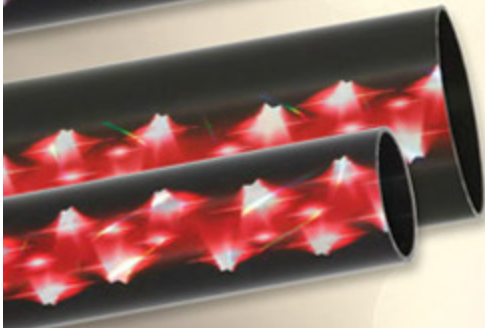

RED

17607-R OVAL
14607-R ROUND

48"
COLUMNS