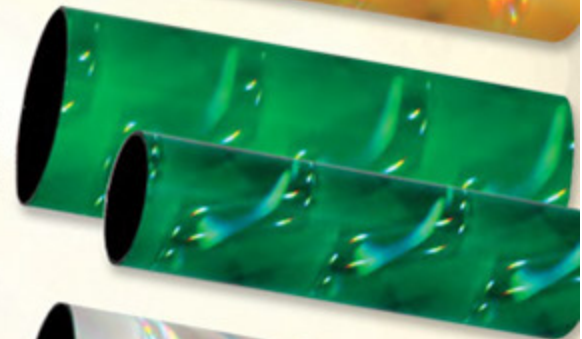

NEON COLUMNS

OVAL 1 7/8" X 2 3/4" X 18" CASE: 28

ROUND 1 3/4" X 18" CASE: 40

BLUE

OVAL 18864-B
ROUND 18464-B

GOLD

OVAL 18864-G
ROUND 18464-G

GREEN