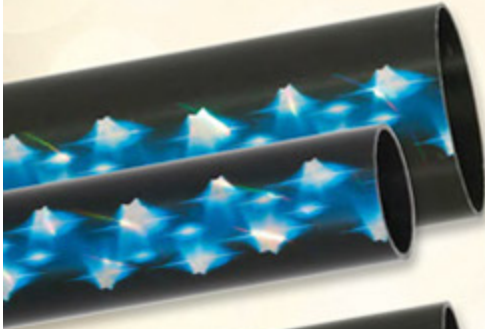

COLUMNS

48"
COLUMNS

HYPER STAR COLUMNS

OVAL 1 7/8" X 2 3/4" X 48" CASE: 12

ROUND 1 3/4" X 48" CASE: 16

BLUE

17607-B OVAL
14607-B ROUND

GOLD