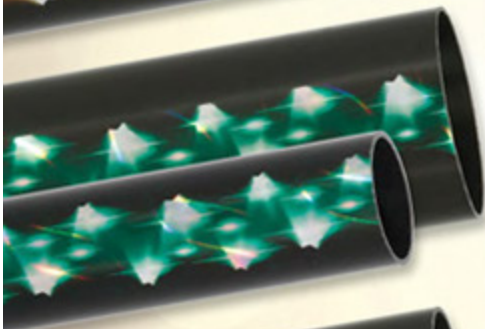

GREEN

17607-N OVAL
14607-N ROUND